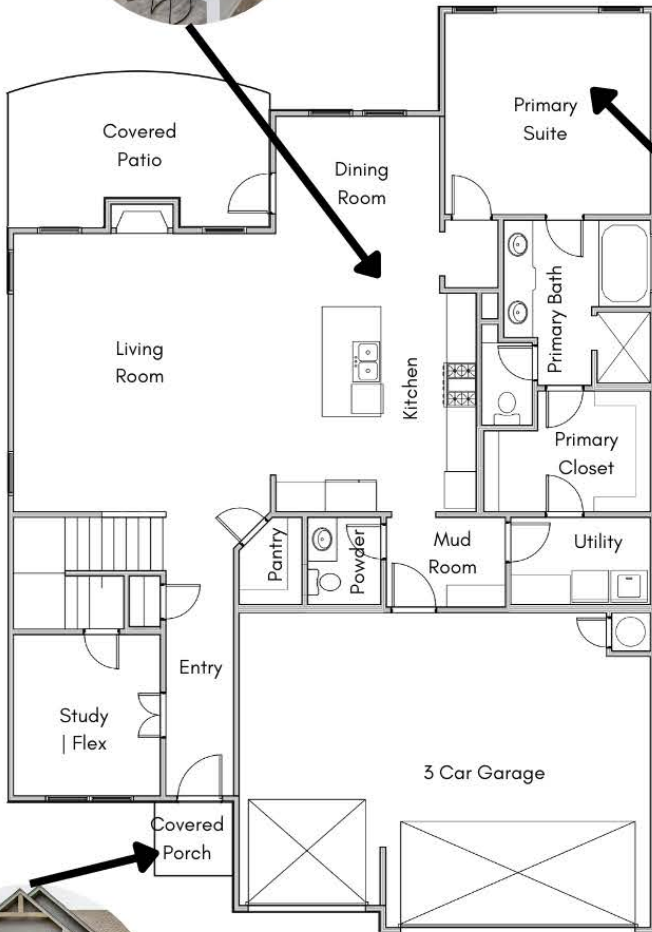

## About Property

This 2511 SqFt Starling floor plan includes stainless steel appliances in the kitchen; gas stove top, built in oven and microwave. Primary closet is attached to the utility room for easy laundry days! Mud bench located off garage entrance for coat and shoe storage.

## Property Features

- 4 Bedrooms
- 2.5 Bathrooms
- Study/ Flex
- Two Story Home
- Large Landing Upstairs
- 3 Car Garage

# Starling

2511 SqFt

4 Bed - 2.5 Bath + Flex

Contact Us Today!

405-696-7202

stk-homes.com

**STKHOMES**  
— since 2004 —

*Built From The Heart*