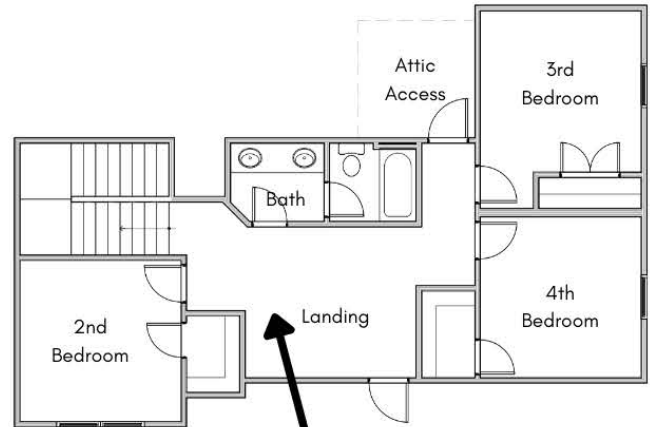

## About Property

This 2511 SqFt Starling floor plan includes stainless steel appliances in the kitchen; gas stove top, built in oven and microwave. Primary closet is attached to the utility room for easy laundry days! Mud bench located off garage entrance for coat and shoe storage.

## Property Features

- 4 Bedrooms
- 2.5 Bathrooms
- Study/ Flex
- Two Story Home
- Large Landing Upstairs
- 3 Car Garage

# Starling

2511 SqFt

4 Bed - 2.5 Bath + Flex

Contact Us Today!

405-696-7202

stk-homes.com

**STKHOMES**  
— since 2004 —

*Built From The Heart*