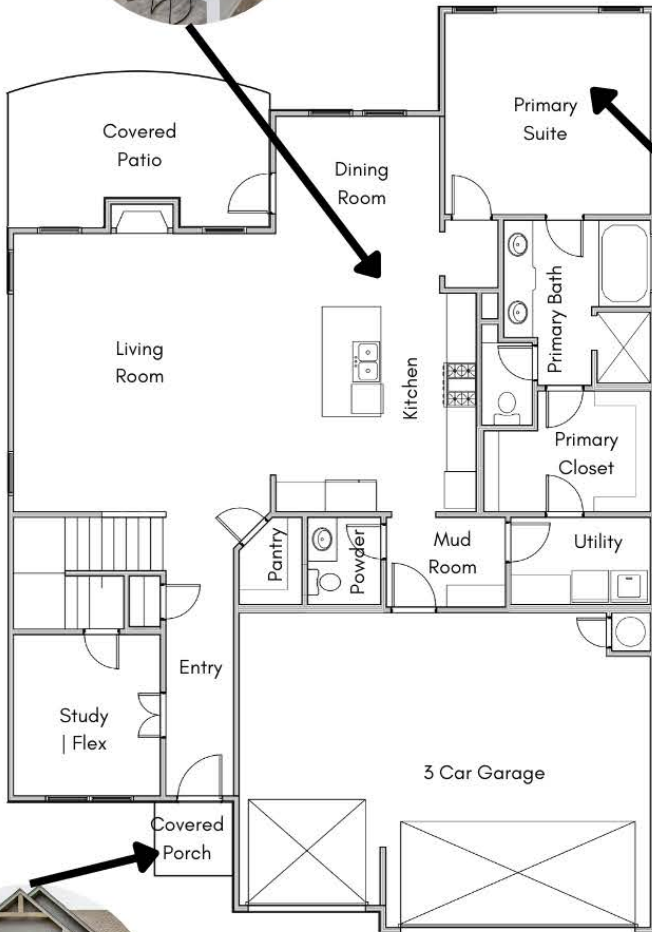

Starling

2511 SqFt

4 Bed - 2.5 Bath + Flex

Contact Us Today!

405-696-7202
stk-homes.com