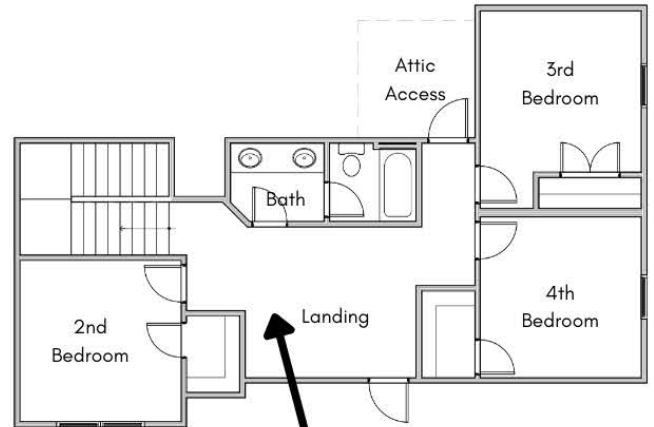

Starling

2511 SqFt

4 Bed - 2.5 Bath + Flex

Contact Us Today!

405-696-7202
stk-homes.com