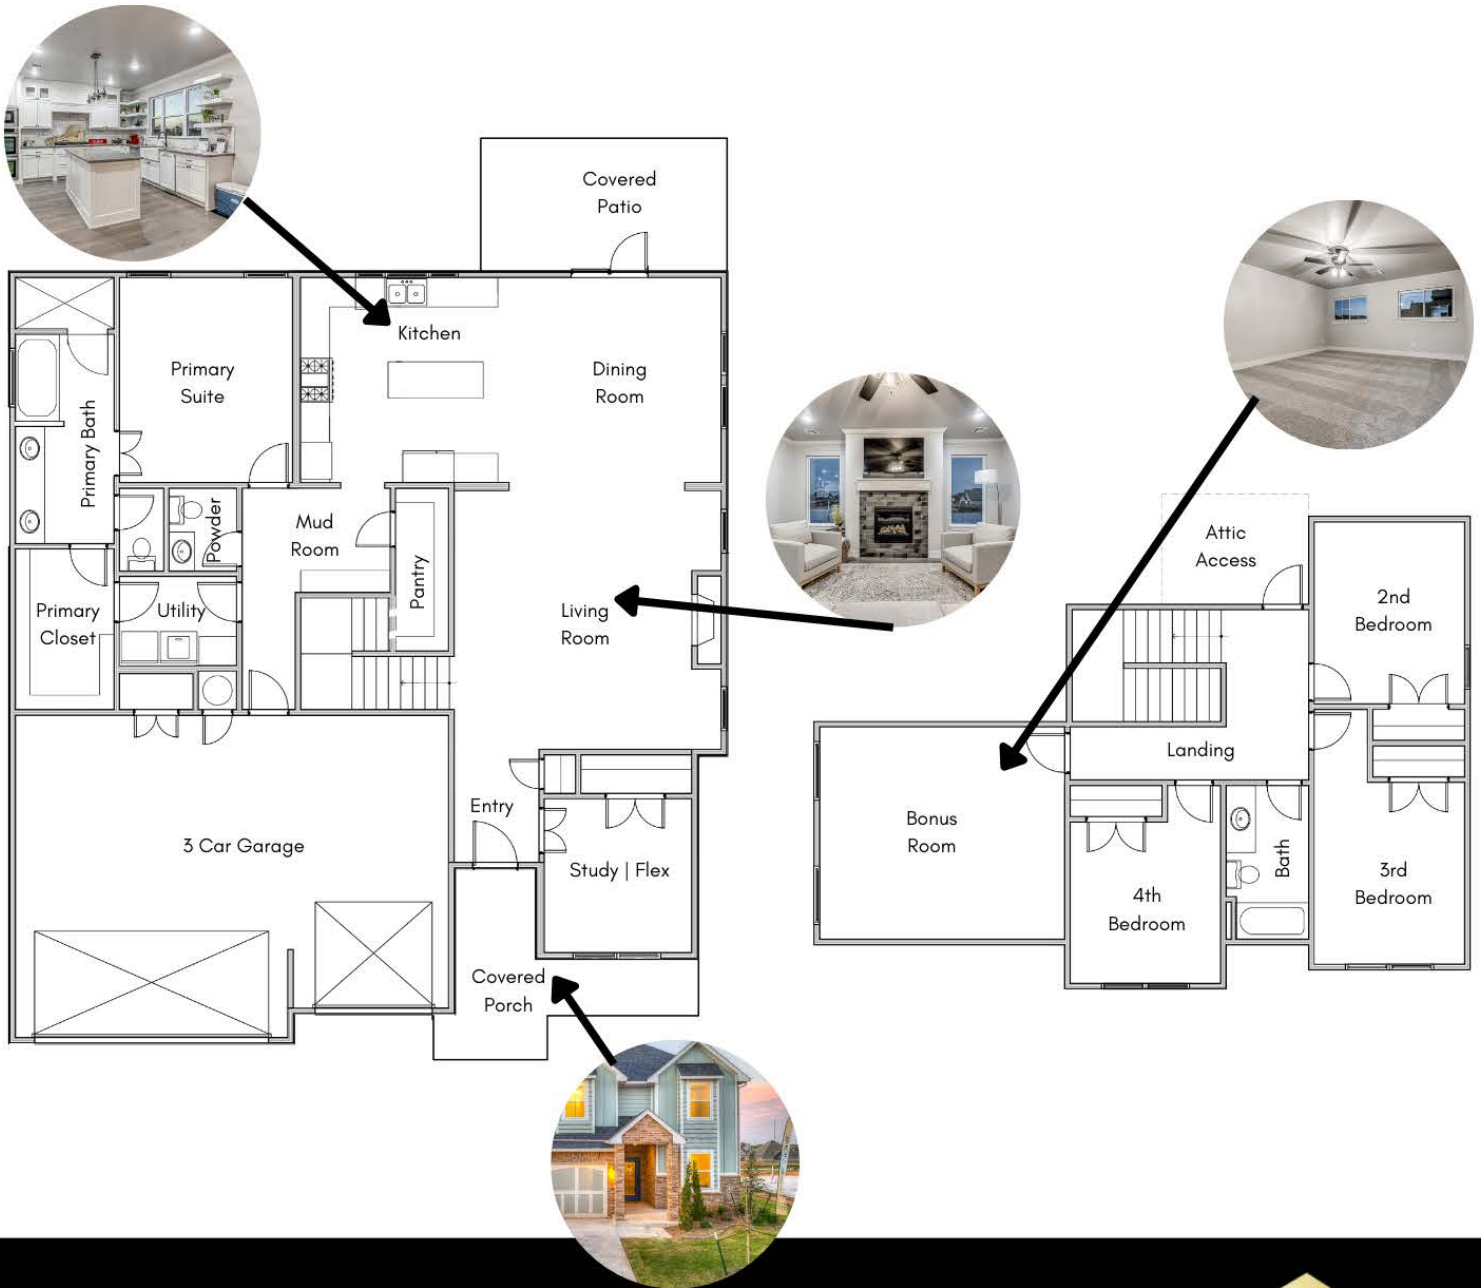

8148 JENNY LANE

About Property

This 2732 SqFt Maia floor plan includes stainless steel appliances, double ovens and a large window over the kitchen sink. Oversized mud bench is perfect for all the jackets, boots and backpacks.

Property Features

- 4 Bedrooms
- 2.5 Bathrooms
- Study/Flex
- Two Story Home
- Bonus Room
- 3 Car Garage

Get in Touch

405-779-0168

Toby Redmon
tredmon@stkhomes.net
www.stk-homes.com

Maia

2732 SqFt

4 Bed - 2.5 Bath + Flex + Bonus