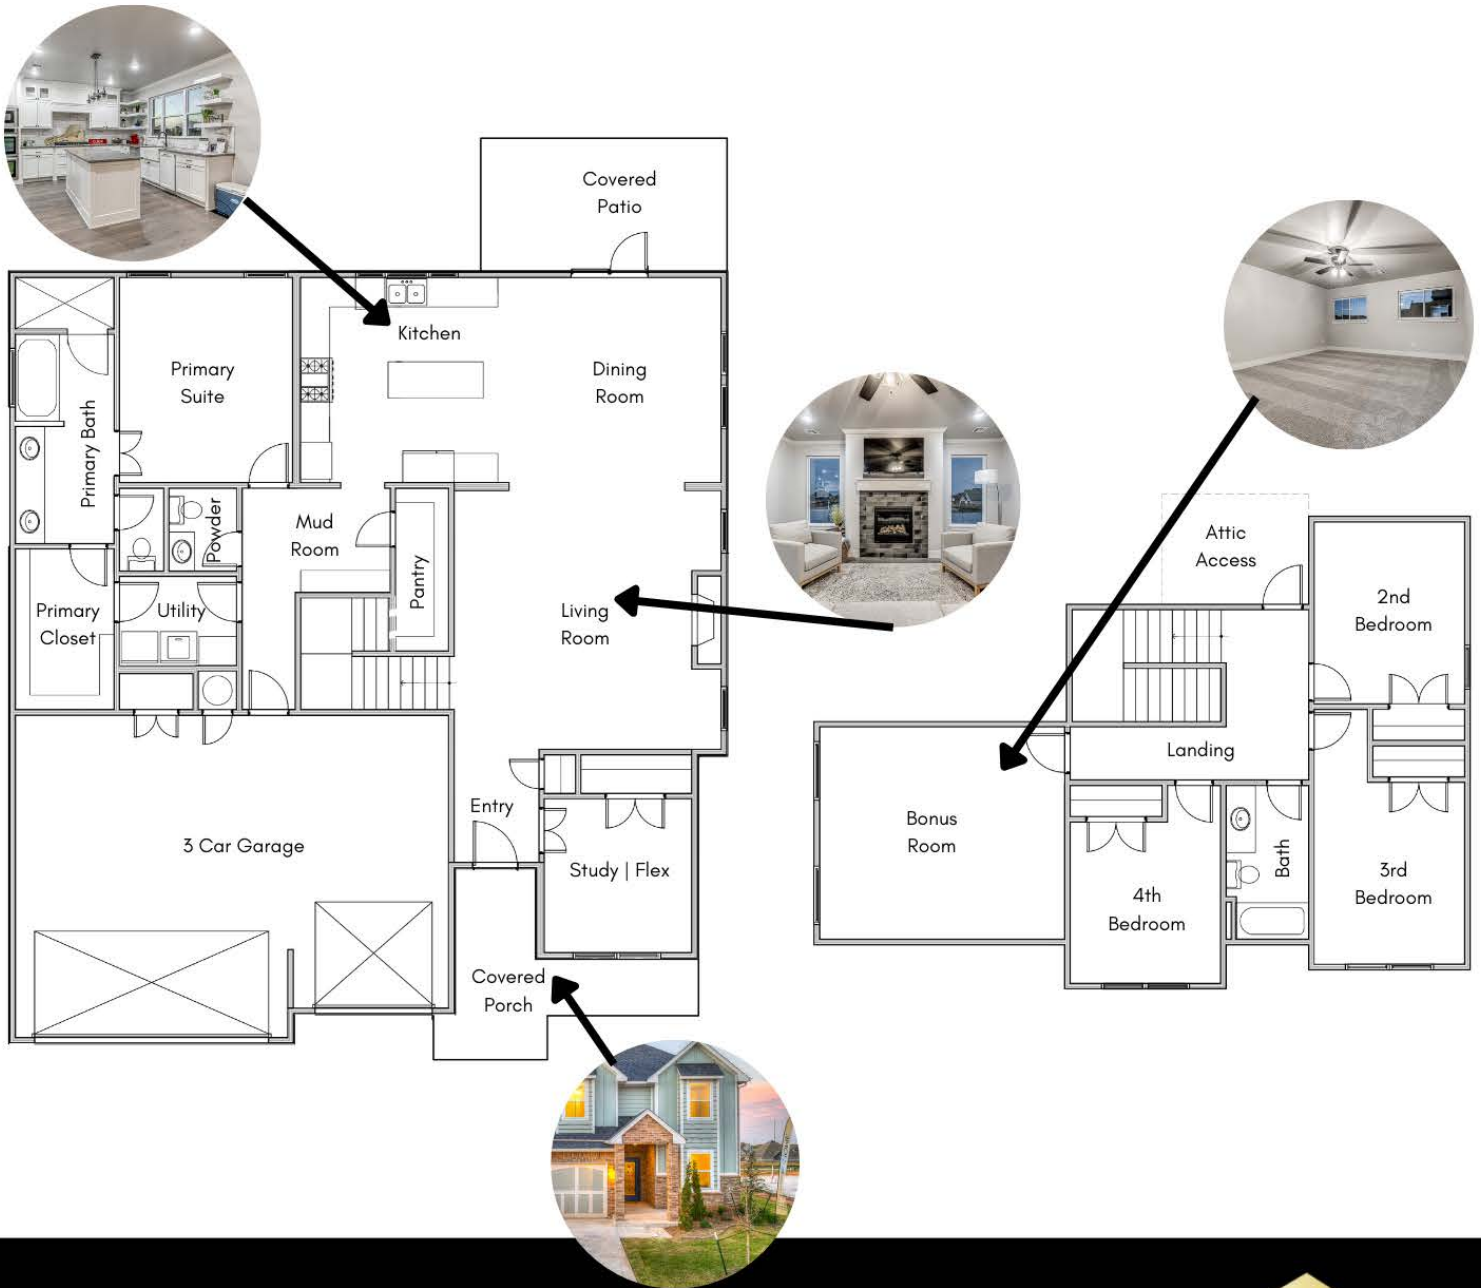

8016 BEHR DR

About Property

This 2732 SqFt Maia BR floor plan includes stainless steel appliances, double ovens and a large window over the kitchen sink. Oversized mud bench is perfect for all the jackets, boots and backpacks.

Property Features

- 4 Bedrooms
- 2.5 Bathrooms
- Study/Flex
- Two Story Home
- Bonus Room
- 3 Car Garage

Get in Touch

405-779-0168

Toby Redmon
tredmon@stkhomes.net
www.stk-homes.com

Maia BR

2732 SqFt

4 Bed - 2.5 Bath + Flex + Bonus