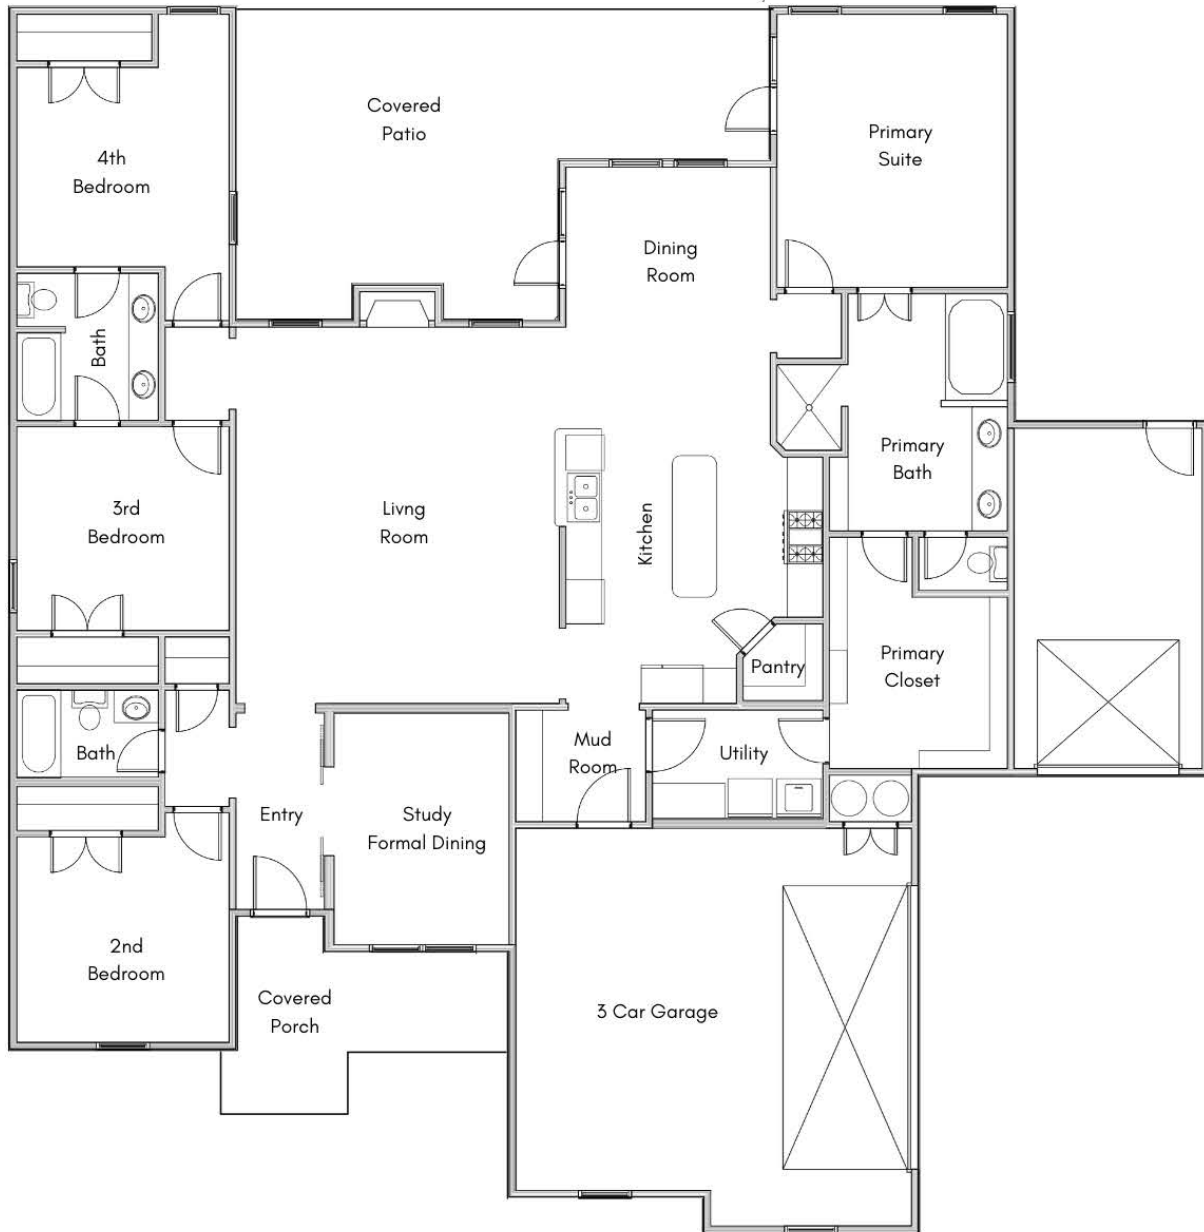

7056 CHESTNUT LANE

About Property

This 2519 SqFt Spruce SPL floorplan includes stainless steel appliances; built in oven and microwave along with gas range. This home has clean white paint throughout great for a blank slate! The large mud bench is a great place to park your boots, backpacks and coats.

Get in Touch

405-696-7202
580-541-3541

Amy Jeffries
info@stkhomes.net
www.stk-homes.com

Property Features

- 4 Bedrooms
- 3 Bathrooms
- Study/Flex
- Center Kitchen Island
- Oversized Mud Bench
- 3 Car Garage

Spruce SPL

2519 SqFt
4 Bed - 3 Bath + Flex

Contact Us Today!

405-696-7202
stk-homes.com