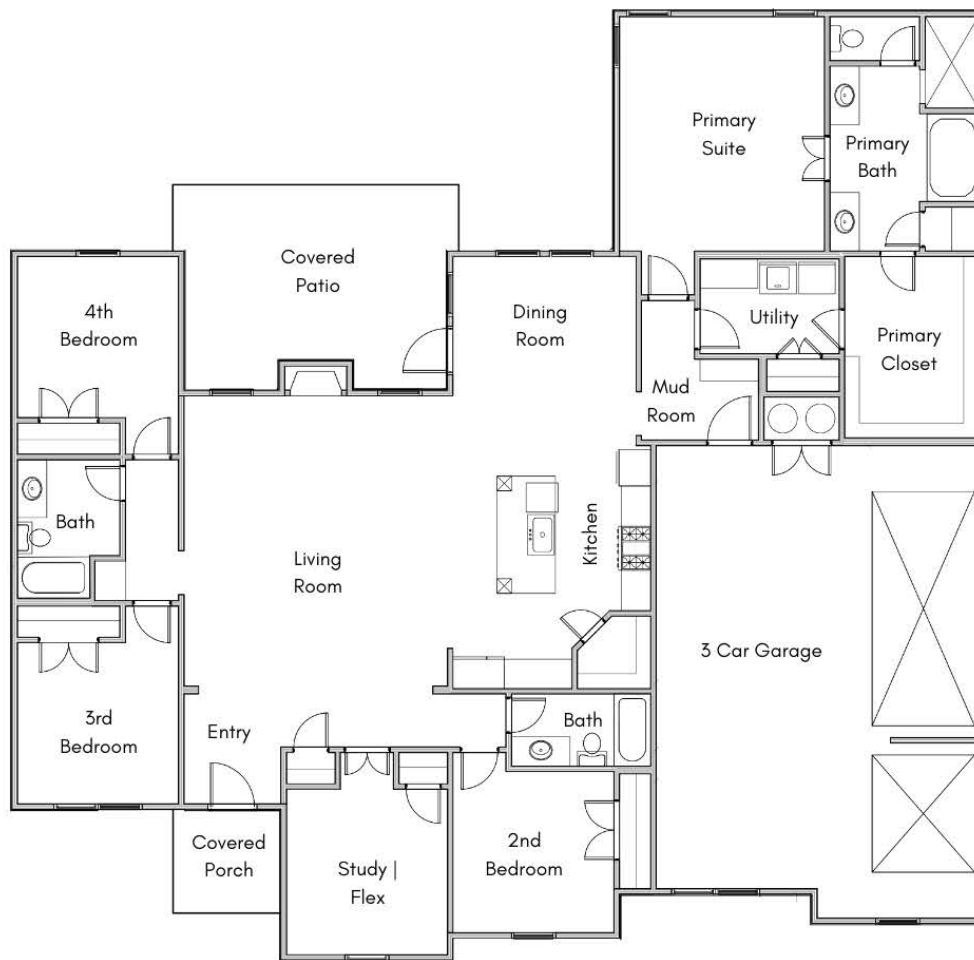

Meadow Lark

2531 SqFt
4 Bed - 3 Bath + Flex

Contact Us Today!

405-696-7202
stk-homes.com