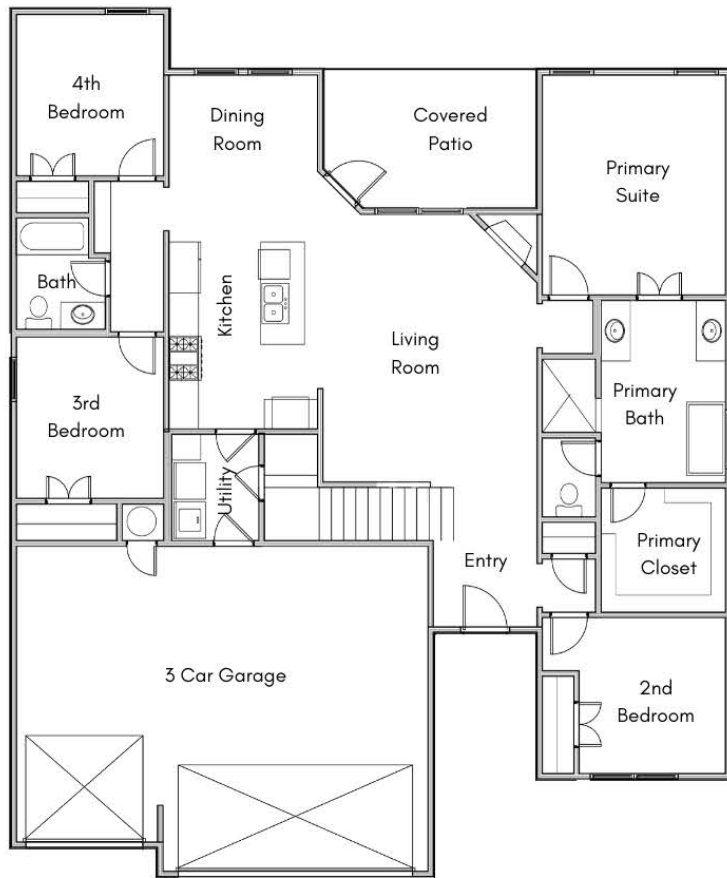

1111 SAWGRASS LANE

About Property

This 2250 SqFt Phoebe floorplan includes stainless steel appliances in the kitchen; gas cook top, built in oven and microwave. Beautifully unique tiling in the utility room with blue accent cabinetry. The primary suite has a relaxing bath and spacious closet.

Get in Touch

405-696-7202
580-548-4646

Patty Probasco
info@stkhomes.net
www.stk-homes.com

Property Features

- 3 Bedrooms
- 3 Bathrooms
- Unique Tiling
- Bonus Room
- Center Kitchen Island
- 3 Car Garage

Phoebe

2250 SqFt

4 Bed - 3 Bath + Bonus

Contact Us Today!

405-696-7202

stk-homes.com

— since 2004 —

Built From The Heart